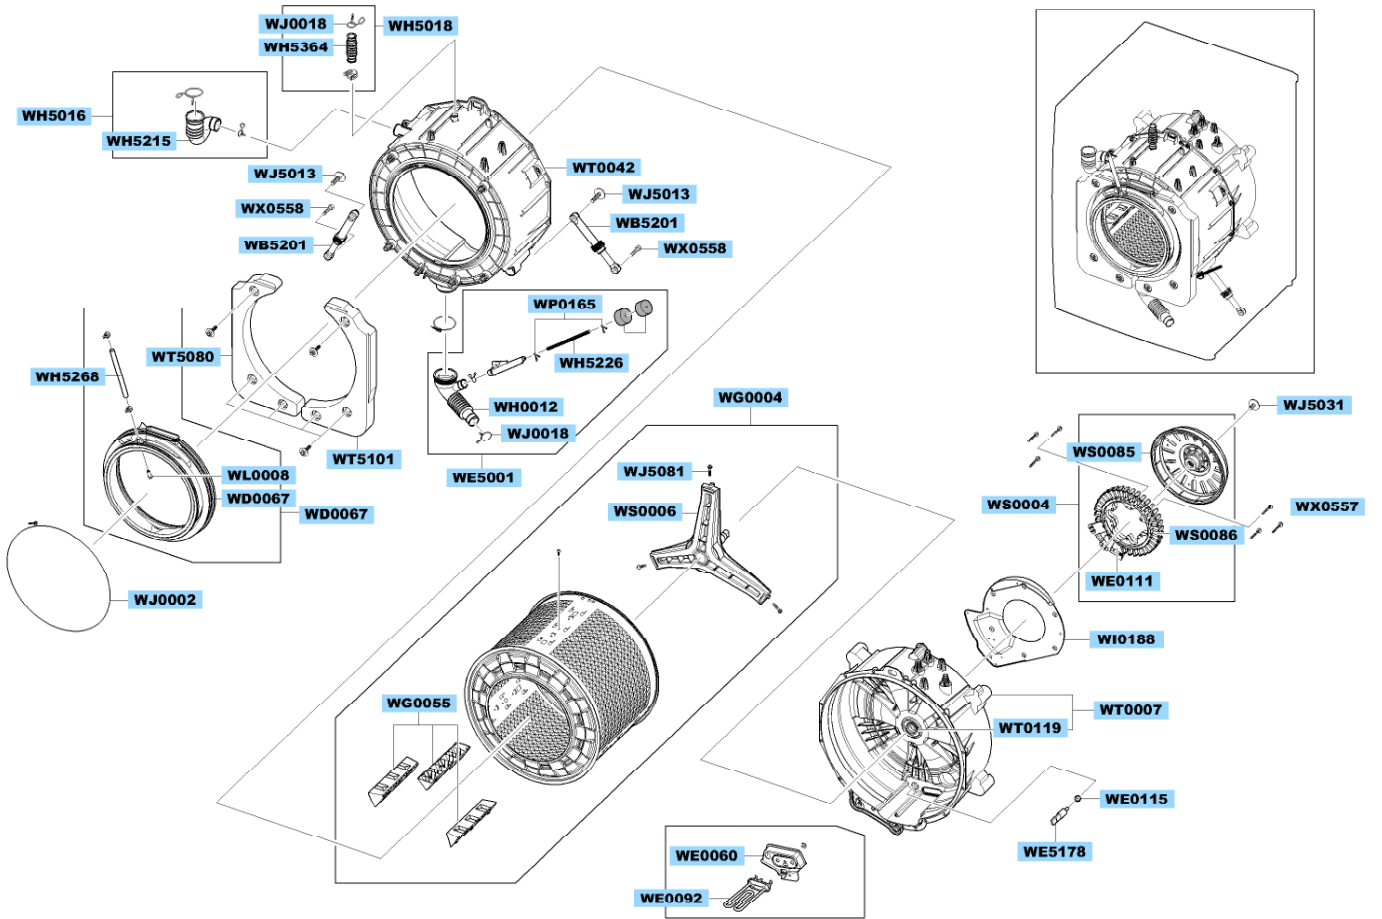

MAIN

WZ0025

**FRAME & COVER PARTS**

ASSY TUB & DRUM

**ASSY FRAME FRONT**

**PANEL-CONTROL & DRAWER**

**ASSY HOUSING DRAWER**

SMALL PARTS