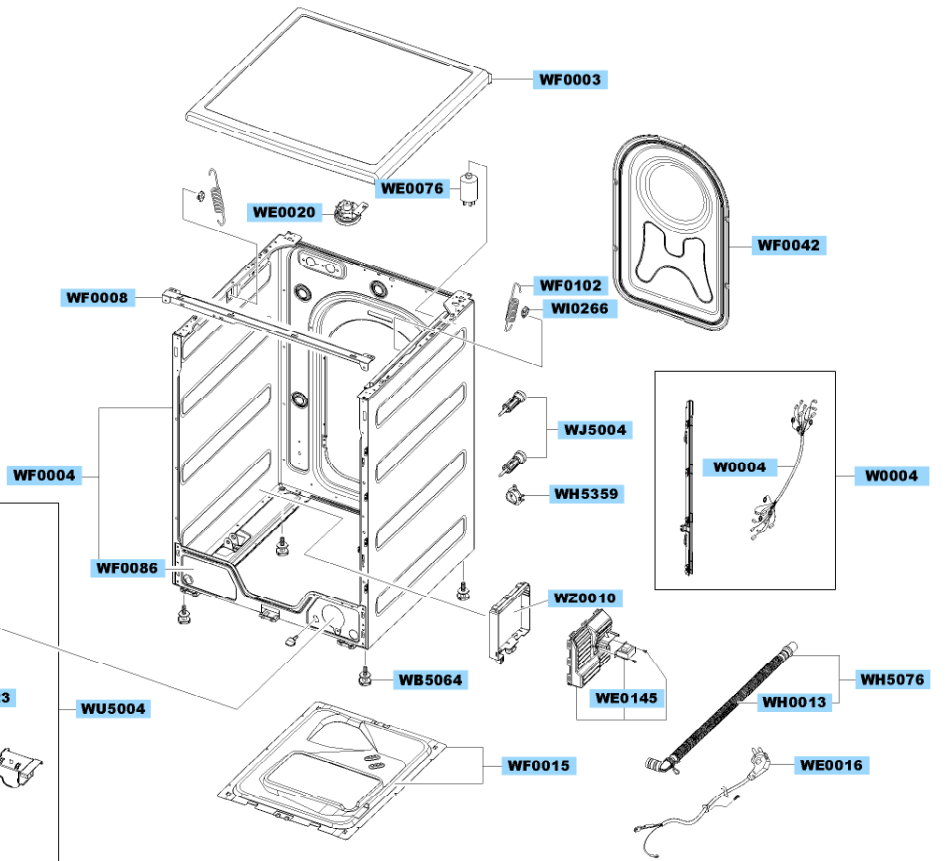

MAIN

WZ0025

**FRAME & COVER PARTS**

ASSY TUB & DRUM

**ASSY FRAME FRONT**

**PANEL-CONTROL & DRAWER**

**ASSY HOUSING DRAWER**

SMALL PARTS