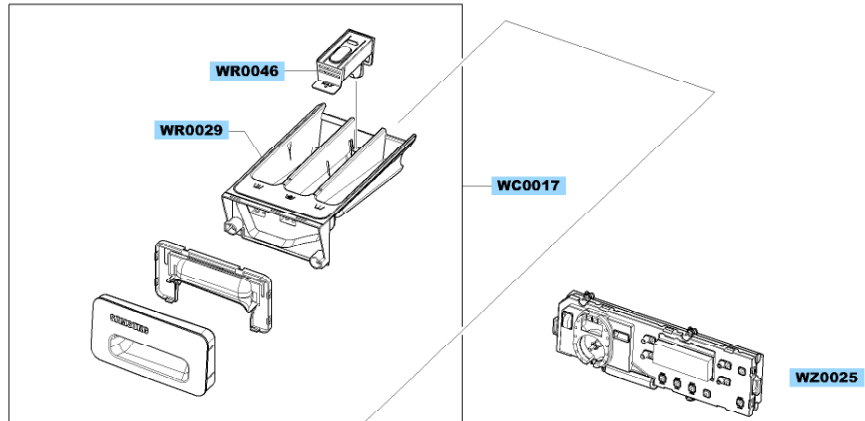

MAIN

WZ0025

**FRAME & COVER PARTS**

ASSY TUB & DRUM

**ASSY FRAME FRONT**

**PANEL-CONTROL & DRAWER**

**ASSY HOUSING DRAWER**

SMALL PARTS