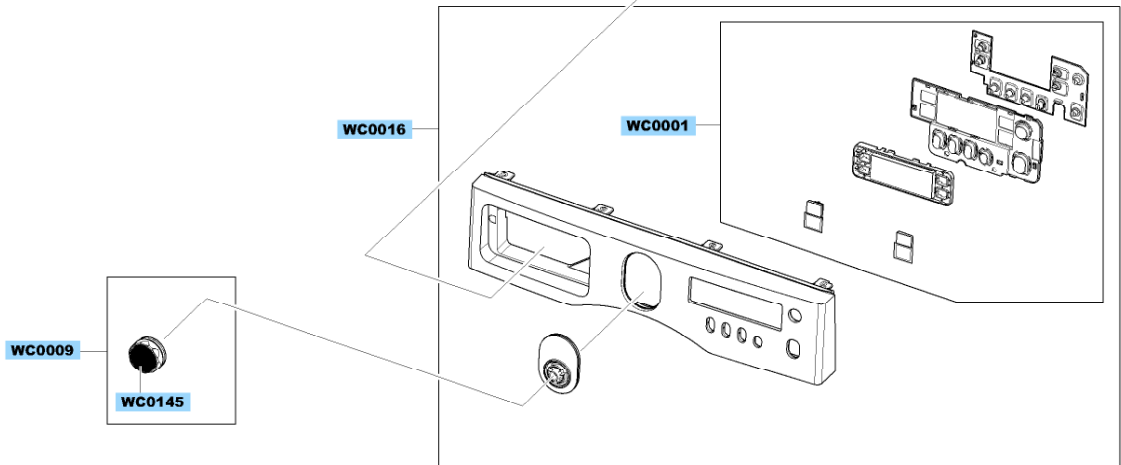

MAIN

WZ0025

**FRAME & COVER PARTS**

ASSY TUB & DRUM

**ASSY FRAME FRONT**

**PANEL-CONTROL & DRAWER**

**ASSY HOUSING DRAWER**

SMALL PARTS

						
<b>WI0293</b>						<b>WI0293</b>