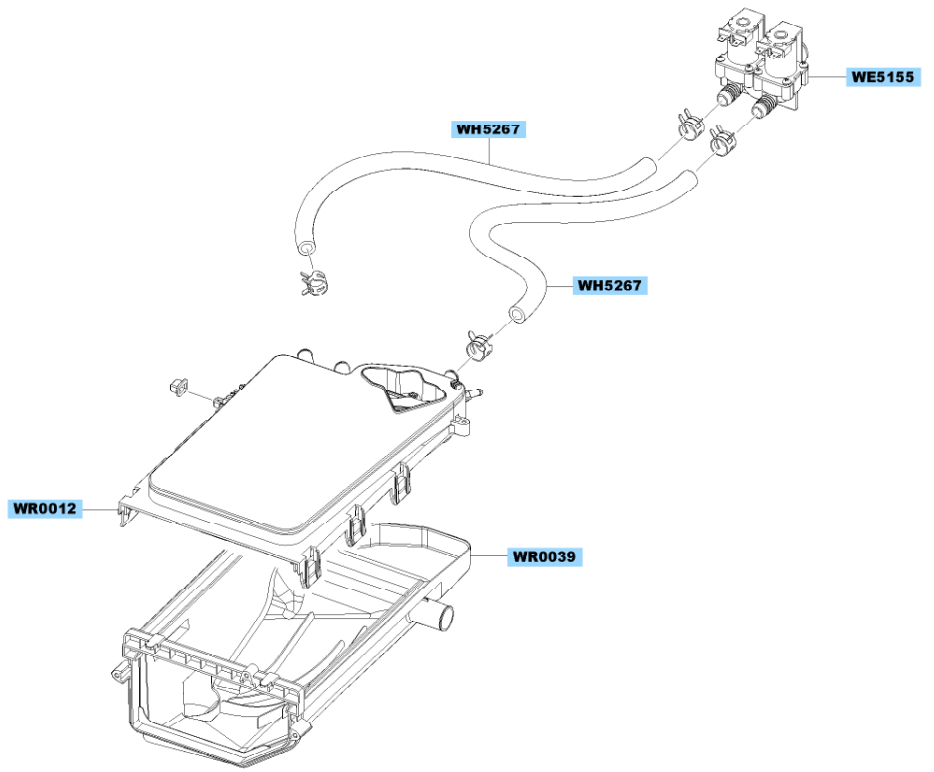

MAIN

WZ0025

**FRAME & COVER PARTS**

ASSY TUB & DRUM

**ASSY FRAME FRONT**

**PANEL-CONTROL & DRAWER**

**ASSY HOUSING DRAWER**

SMALL PARTS

						
<b>WI0293</b>						<b>WI0293</b>