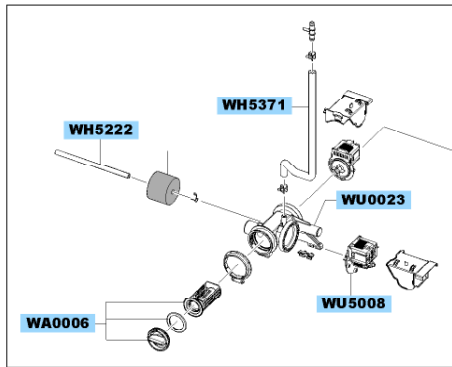

MAIN

WZ0025

**FRAME & COVER PARTS**

ASSY TUB & DRUM

**ASSY FRAME FRONT**

**PANEL-CONTROL & DRAWER**

**ASSY HOUSING DRAWER**

SMALL PARTS

						
<b>WI0293</b>						<b>WI0293</b>