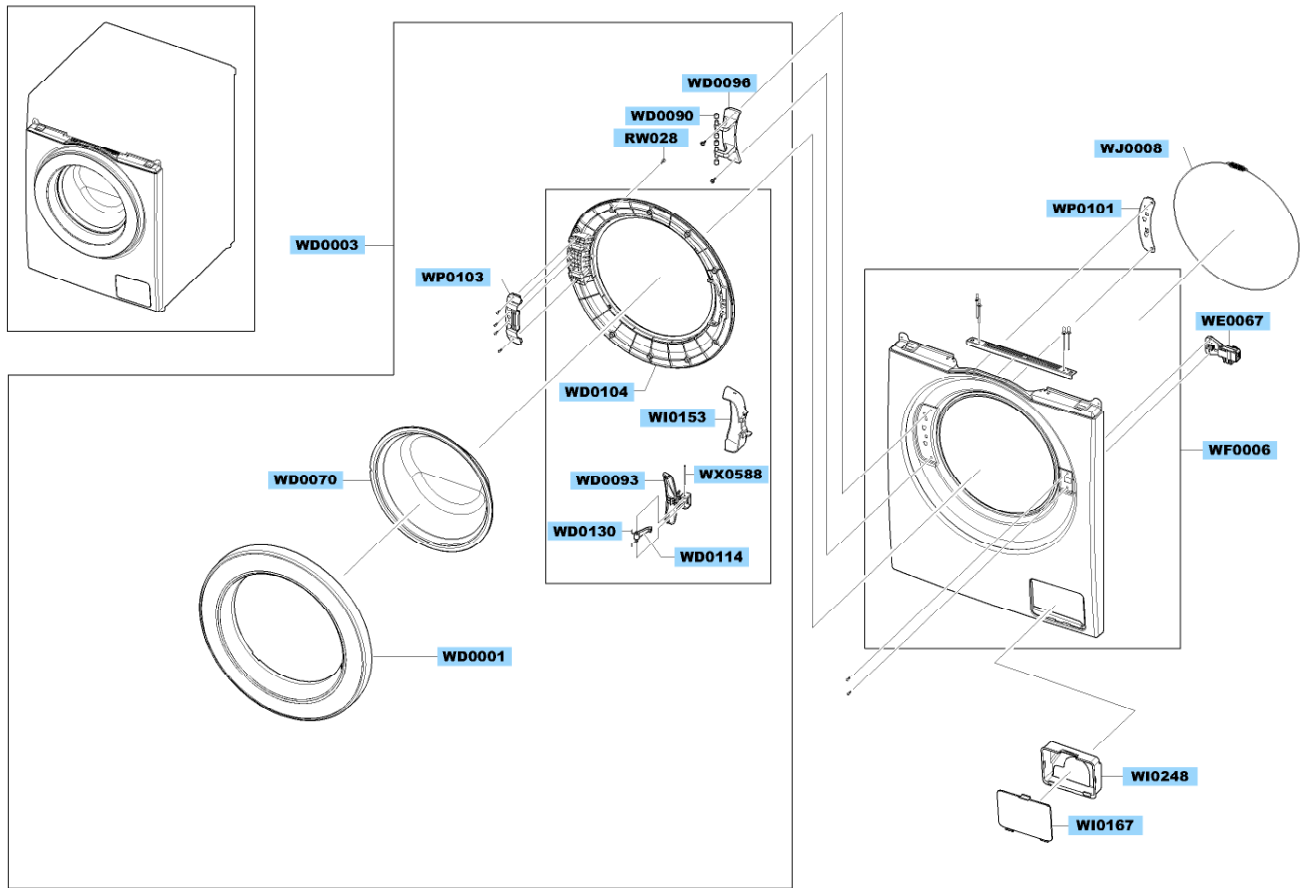

MAIN

WZ0025

**FRAME & COVER PARTS**

ASSY TUB & DRUM

**ASSY FRAME FRONT**

**PANEL-CONTROL & DRAWER**

**ASSY HOUSING DRAWER**

SMALL PARTS